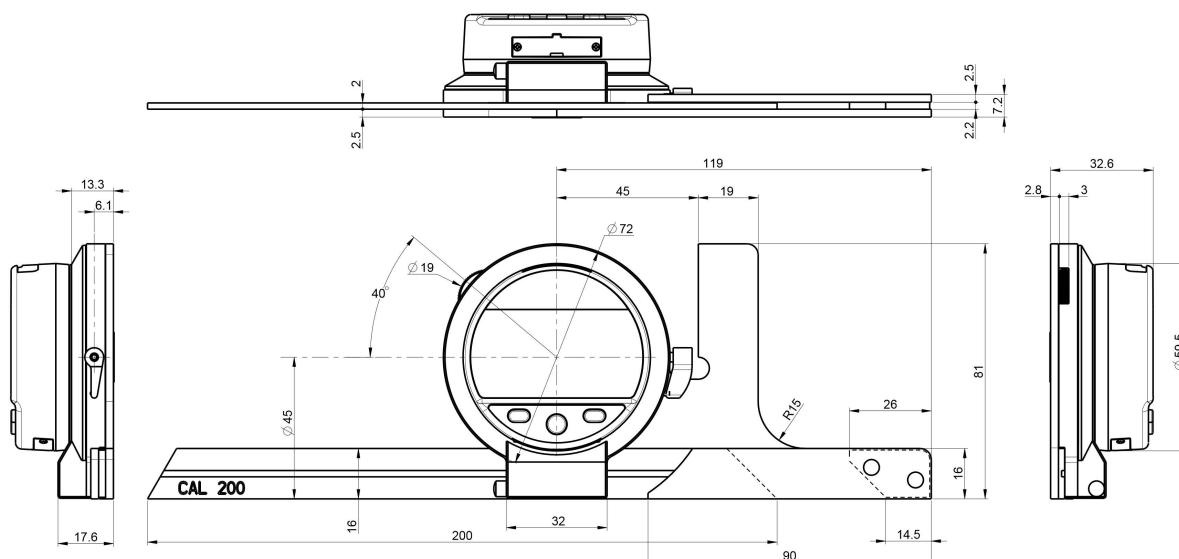

Protractor Smart

	820-1706
EAN	7,64013E+12
Measuring range	1×360°, 2×180°, 4×90°
Accuracy	4 minutes of arc / 0.06° / 0.0012 rad
Resolution	0.01° / 1 minute of arc (0°01') / 0.0001rad
Repeatability	0.01°
Max. rotation speed	1080° / sec
Protection rating according to IEC 529	IP54
Output data	Bluetooth® wireless technology / USB / RS232
Functions	Unit (dEG, rAd or d-M), reference, Preset, Measurement direction, mode MIN/MAX/DELTA, tolerance display, switch off, keypad lock